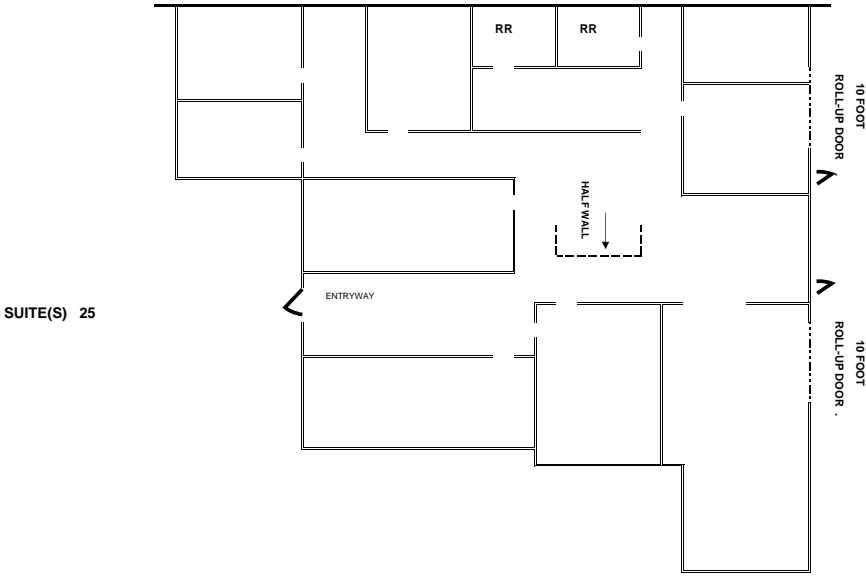

325 EAST ELLIOT ROAD

SUITE(S) # 25 (23+24+25) S.F. +/-3,512

NOT TO SCALE

SCHAEFER
+ ASSOCIATES, LLC
COMMERCIAL REAL ESTATE