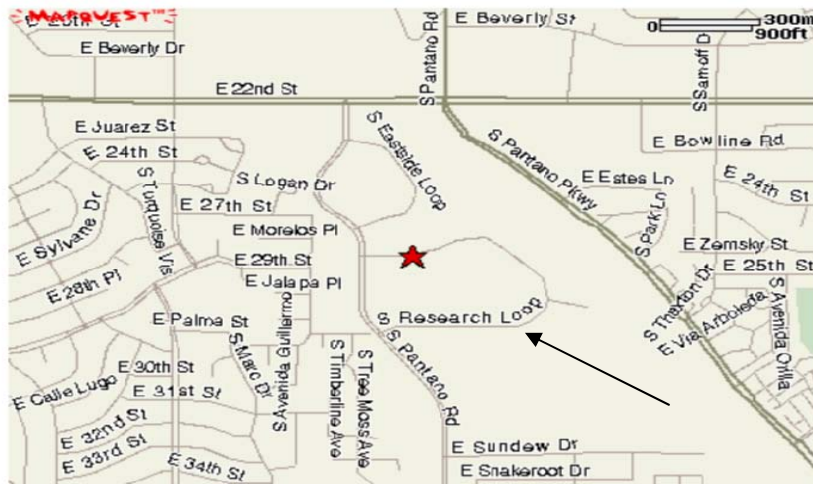

**INDUSTRIAL SPACE
AVAILABLE FOR LEASE**

**SCHAEFER
+ ASSOCIATES, LLC**
COMMERCIAL REAL ESTATE

EASTSIDE CENTER, SUITE(S) 100-130 LOCATED AT:
1634 S. RESEARCH LOOP, TUCSON, AZ 85710

RESEARCH LOOP

SUITE(S) SIZE +\-4,180 S.F.