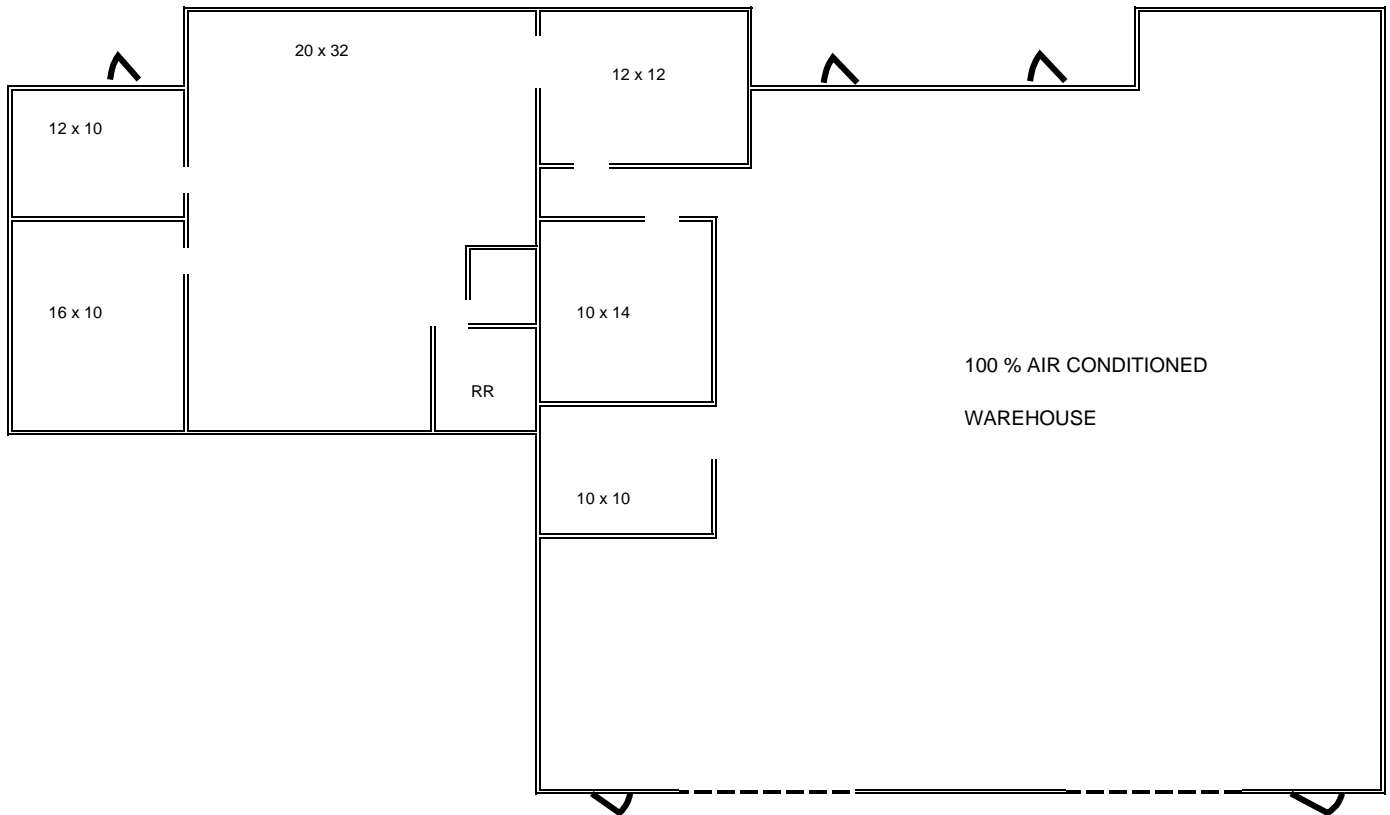

1634 S. RESEARCH LOOP
SUITE(S) 100, 120, 130 +/- 4,180 S.F.

SCHAEFER
+ ASSOCIATES, LLC
COMMERCIAL REAL ESTATE

NOT TO SCALE
ALL DIMENSIONS ARE APPROXIMATE

14626 North 78th Way, Bldg. A • Scottsdale, AZ 85260 • O. 480.998.5025 • F. 480.951.2493